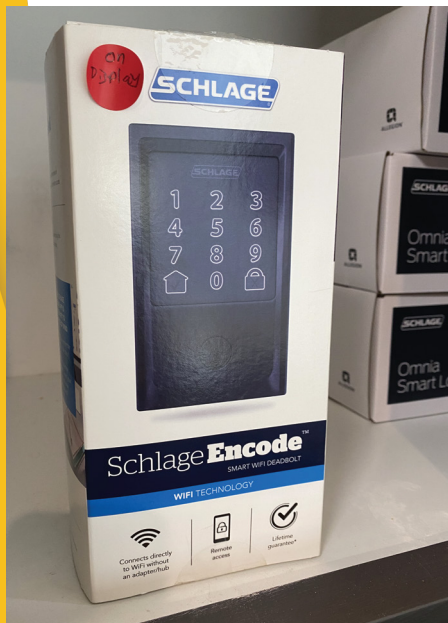

**ASK US ABOUT
INSTALLATION**

Ready to buy? Speak with our showroom staff now!